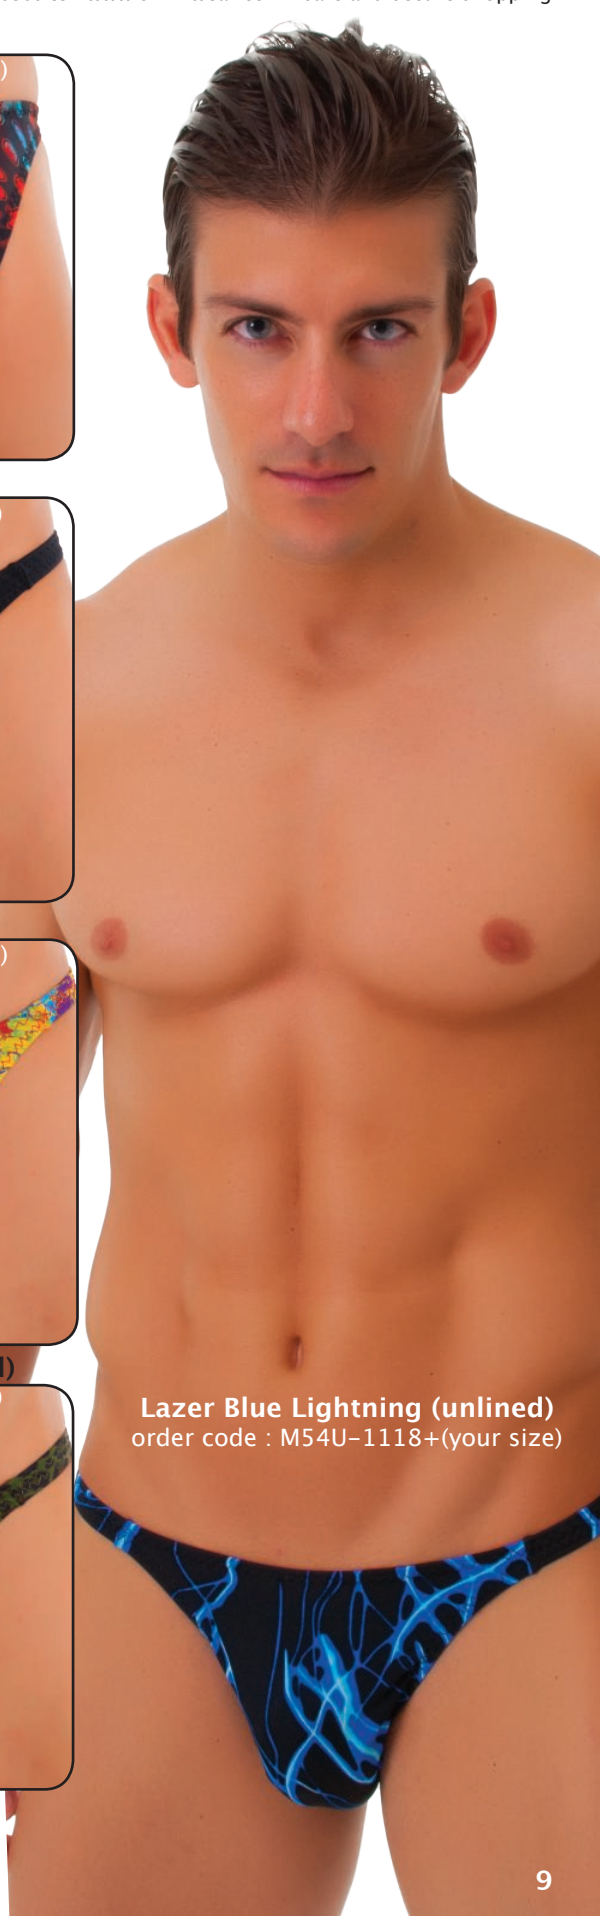

Lazer Blue Lightning (unlined)

order code : M54U-1118+(your size)