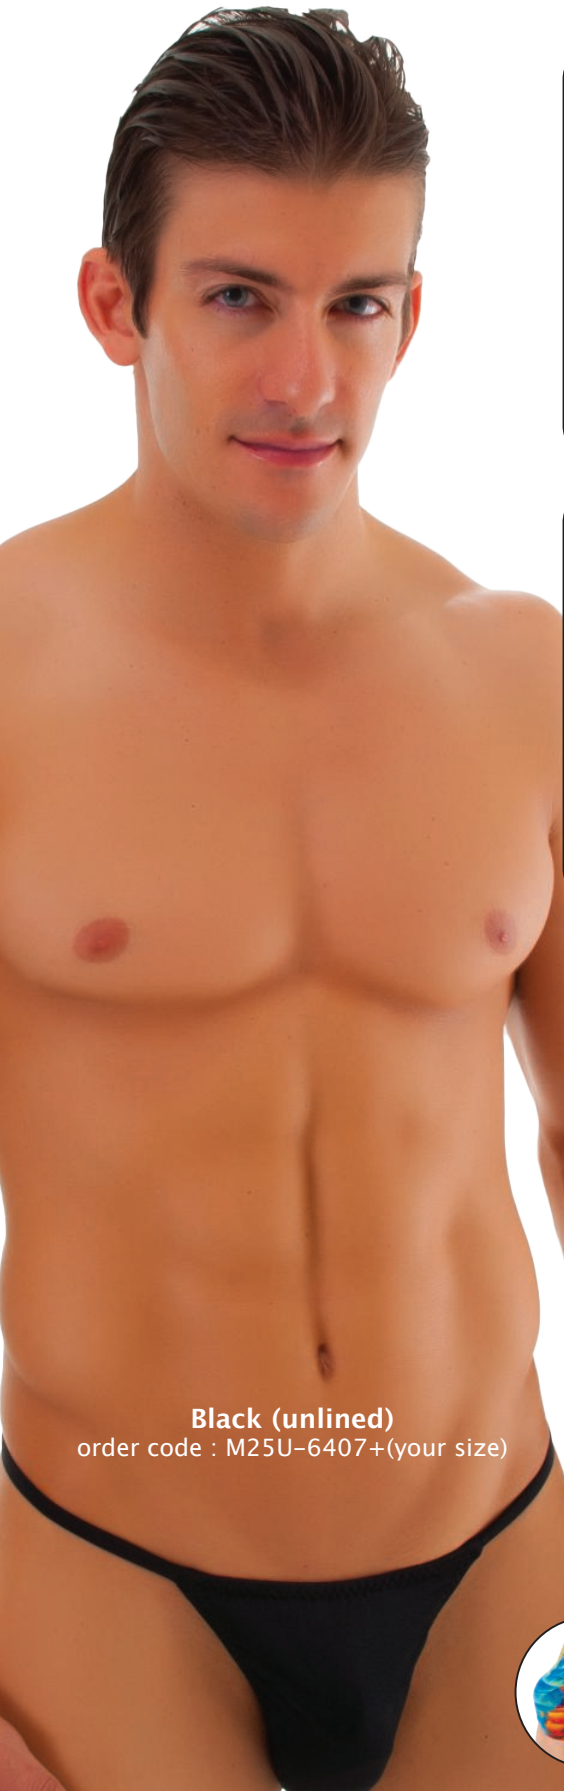

M25...: Skinny Side Thong $28

For a complete description of this swimsuit, plus more choices, please visit our website : www.skinzwear.com

Black (unlined)

order code : M25U-6407+(your size)

order code : M25U-3106+(your size)