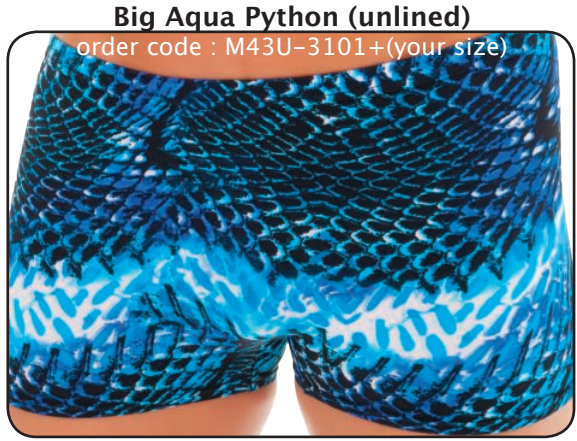

SKINZ®

2013

M43....: NFS Swim Boxer \$28

for a complete description of this suit and the fabrics, plus more choices, please visit our website : www.skinzwear.com : safe and secure shopping

Dance Ribbons (unlined)
order code : M43U-2124+(your size)

Big Aqua Python (unlined)
order code : M43U-3101+(your size)

Black (unlined)
order code : M43U-6407+(your size)

ThinSKINZ Purple (unlined)**
order code : M43U-1539+(your size)

ThinSKINZ Stratum (unlined)**
order code : M43U-2109+(your size)