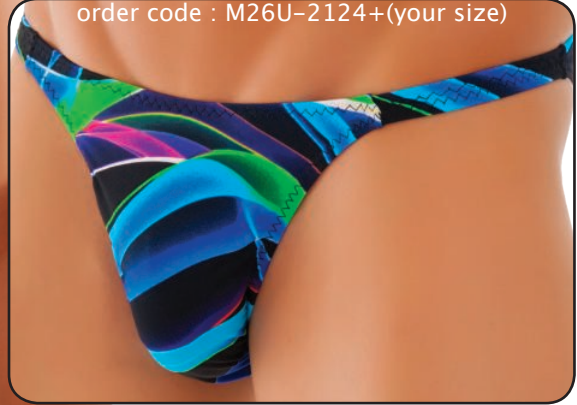

Dance Ribbons (unlined)

order code : M26U-2124+(your size)