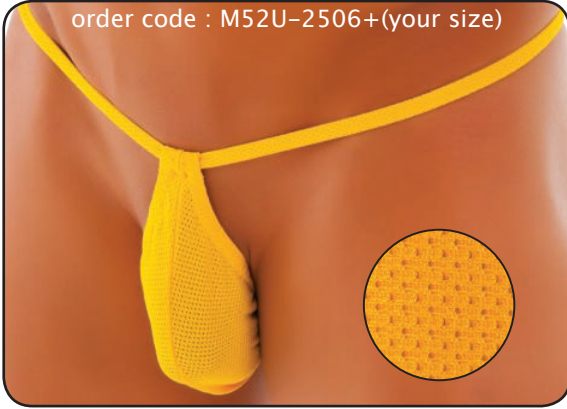

M52...: Spartan G String $28

For a complete description of this swimsuit, plus more choices, please visit our website : www.skinzwear.com

GoldenRod PowerNet* (unlined)

order code : M52U-2506+(your size)