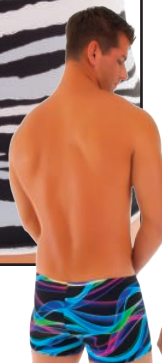

Big Aqua Python (unlined)
order code : M43U-3101+(your size)

Black (unlined)
order code : M43U-6407+(your size)

ThinSKINZ Purple (unlined)**
order code : M43U-1539+(your size)

ThinSKINZ Stratum (unlined)**
order code : M43U-2109+(your size)